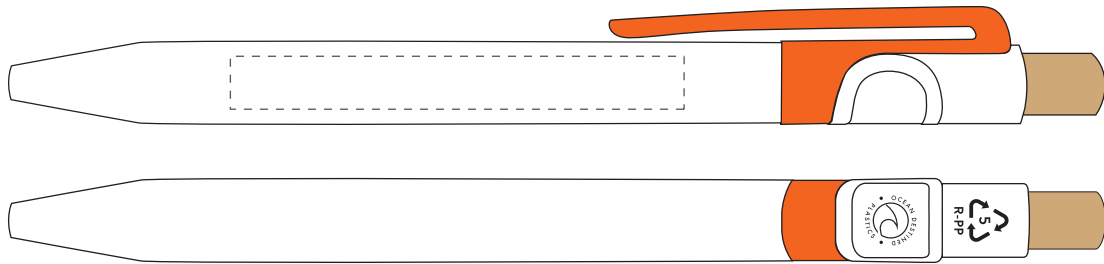

Your Ref:	Quantity:	Product Code: TPC000118
Our Ref:	Version: 1	Product Colour: AMBER

PRINTING CONCERNS:**PRODUCT INFO:**

We stock this item in the following colours

**PANTONE REFERENCE(S)**

Full colour printing

ARTWORK SCALE 100%

Product Image for visualisation
- colours may vary

ARTWORK SCALE 100%
Digital print area: 60mm x 7mm

The dashed line is to demonstrate print area and will not appear on your printed item